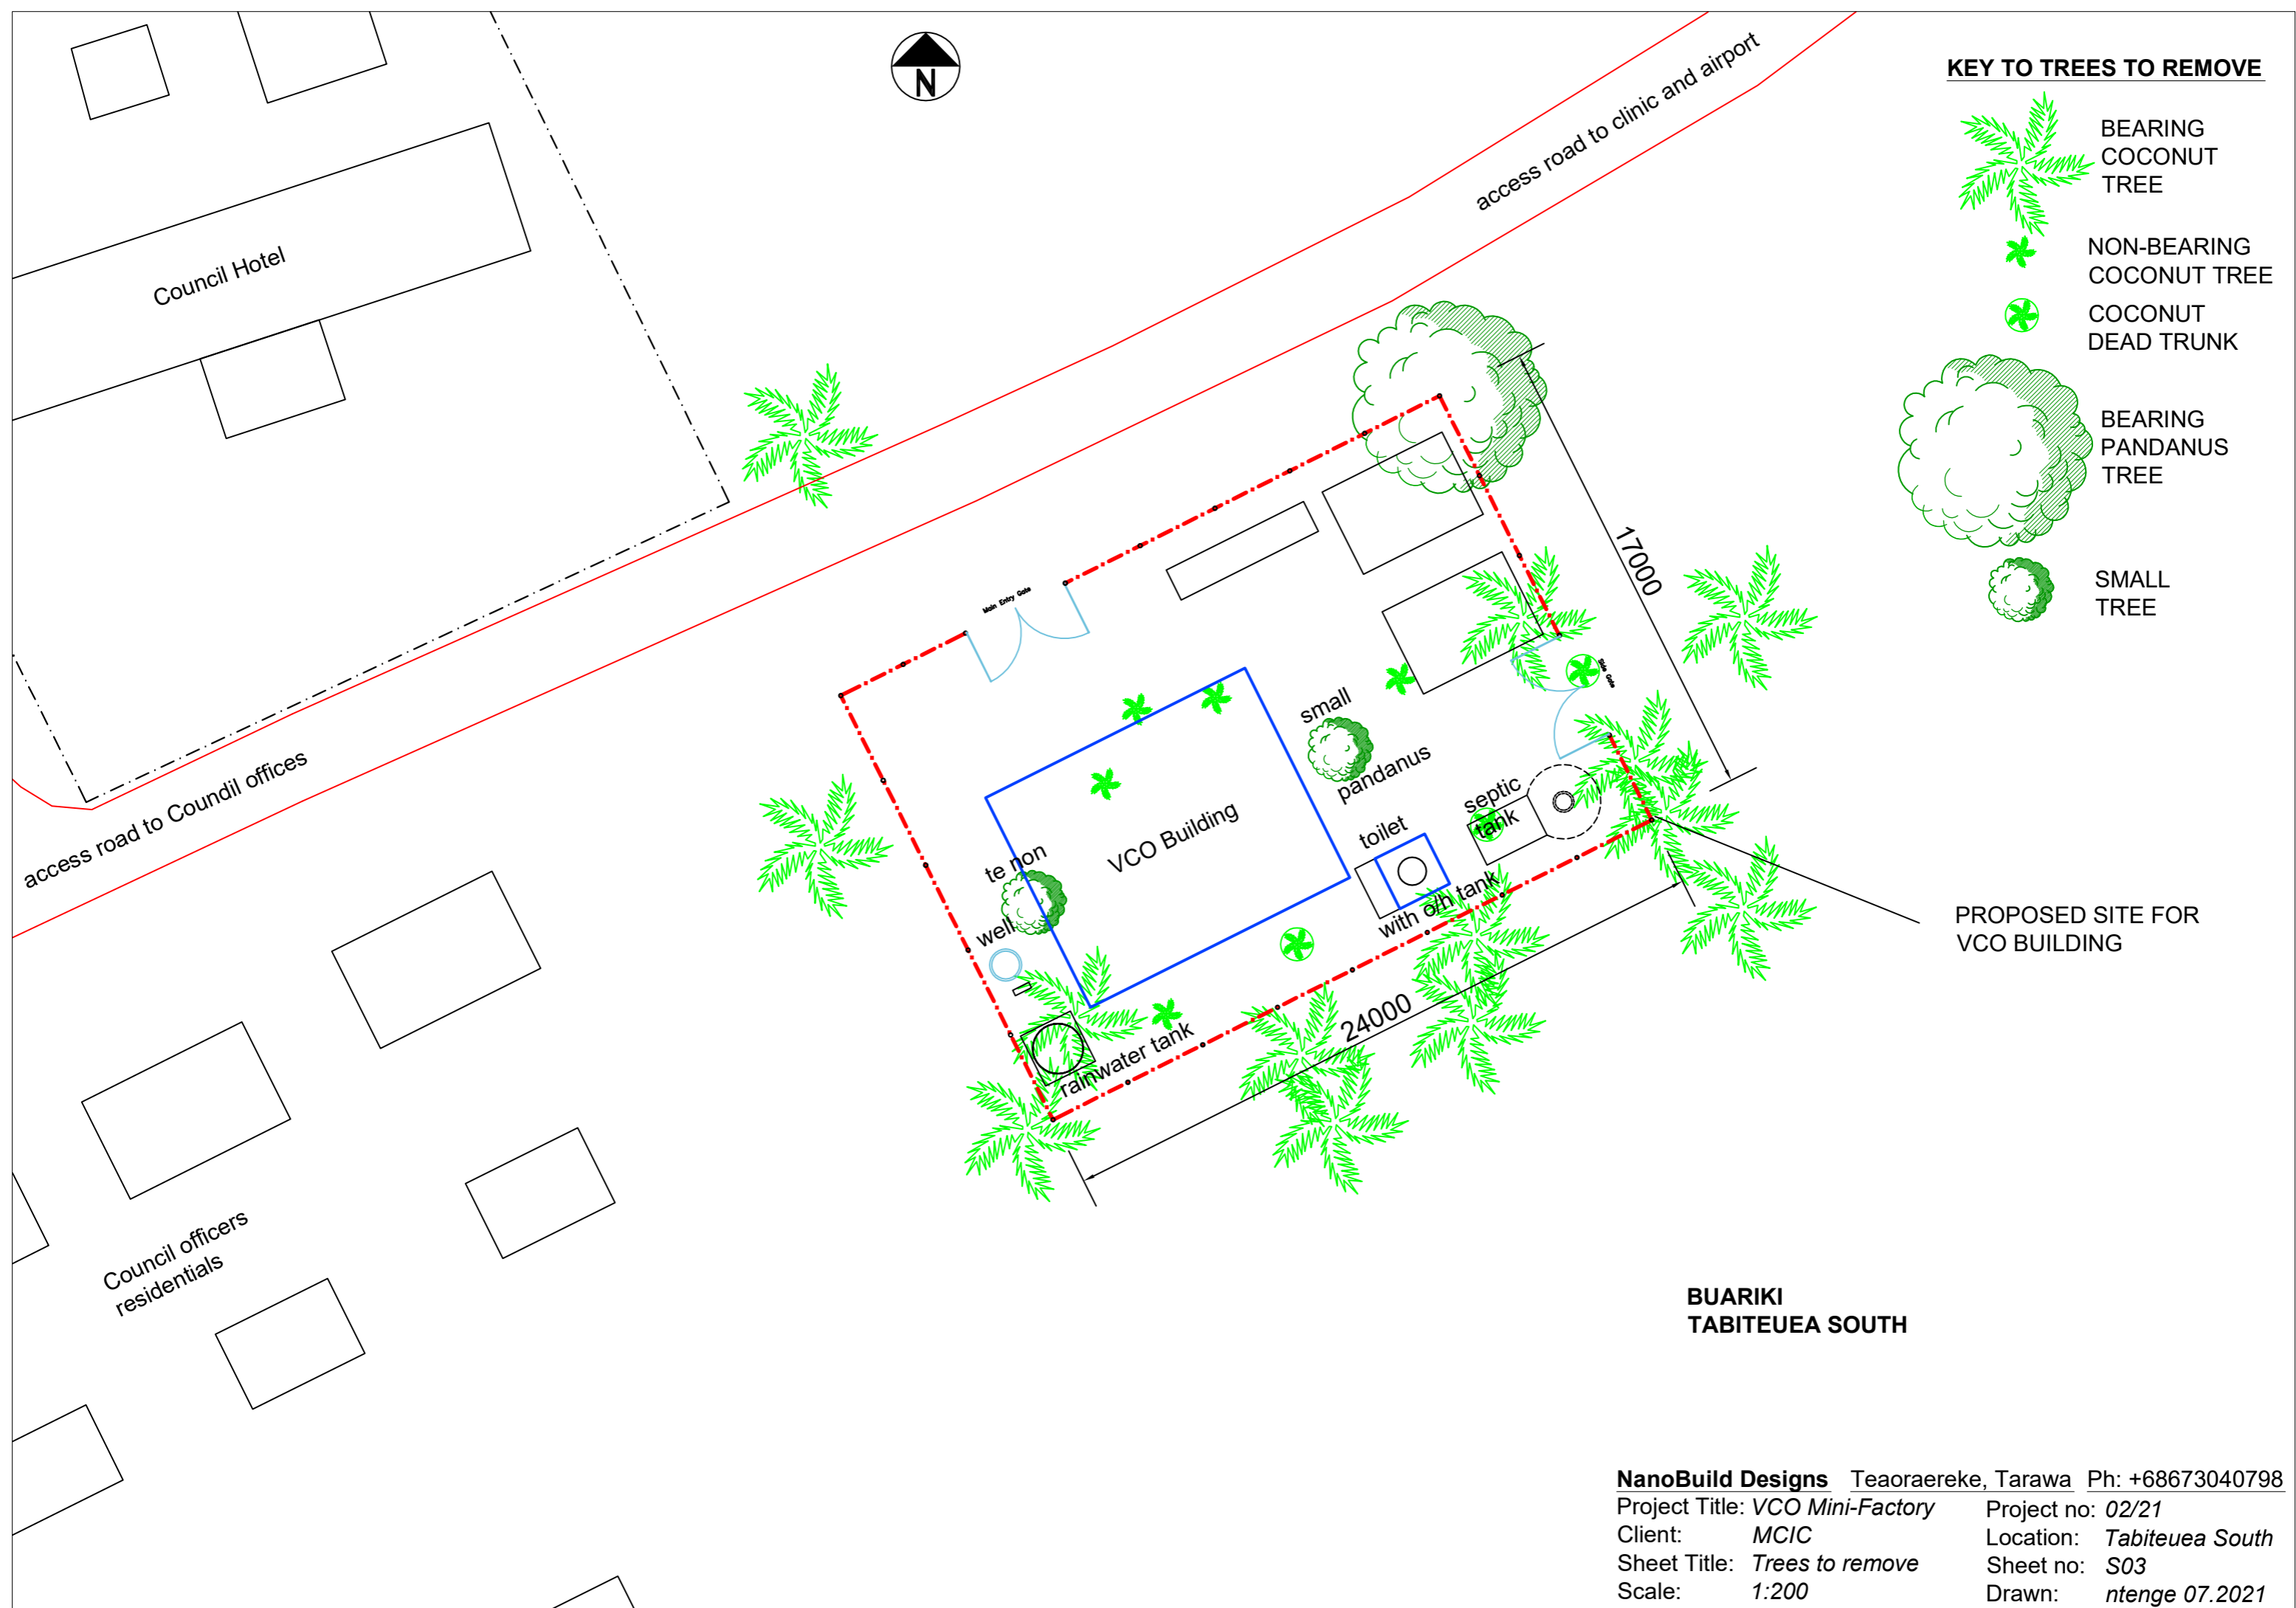

KEY TO TREES TO REMOVE

-  BEARING COCONUT TREE
-  NON-BEARING COCONUT TREE
-  COCONUT DEAD TRUNK
-  BEARING PANDANUS TREE
-  SMALL TREE

PROPOSED SITE FOR VCO BUILDING

**BUARIKI
TABITEUEA SOUTH**

NanoBuild Designs Teoraareke, Tarawa Ph: +68673040798
 Project Title: *VCO Mini-Factory* Project no: *02/21*
 Client: *MCIC* Location: *Tabiteuea South*
 Sheet Title: *Trees to remove* Sheet no: *S03*
 Scale: *1:200* Drawn: *ntenge 07.2021*