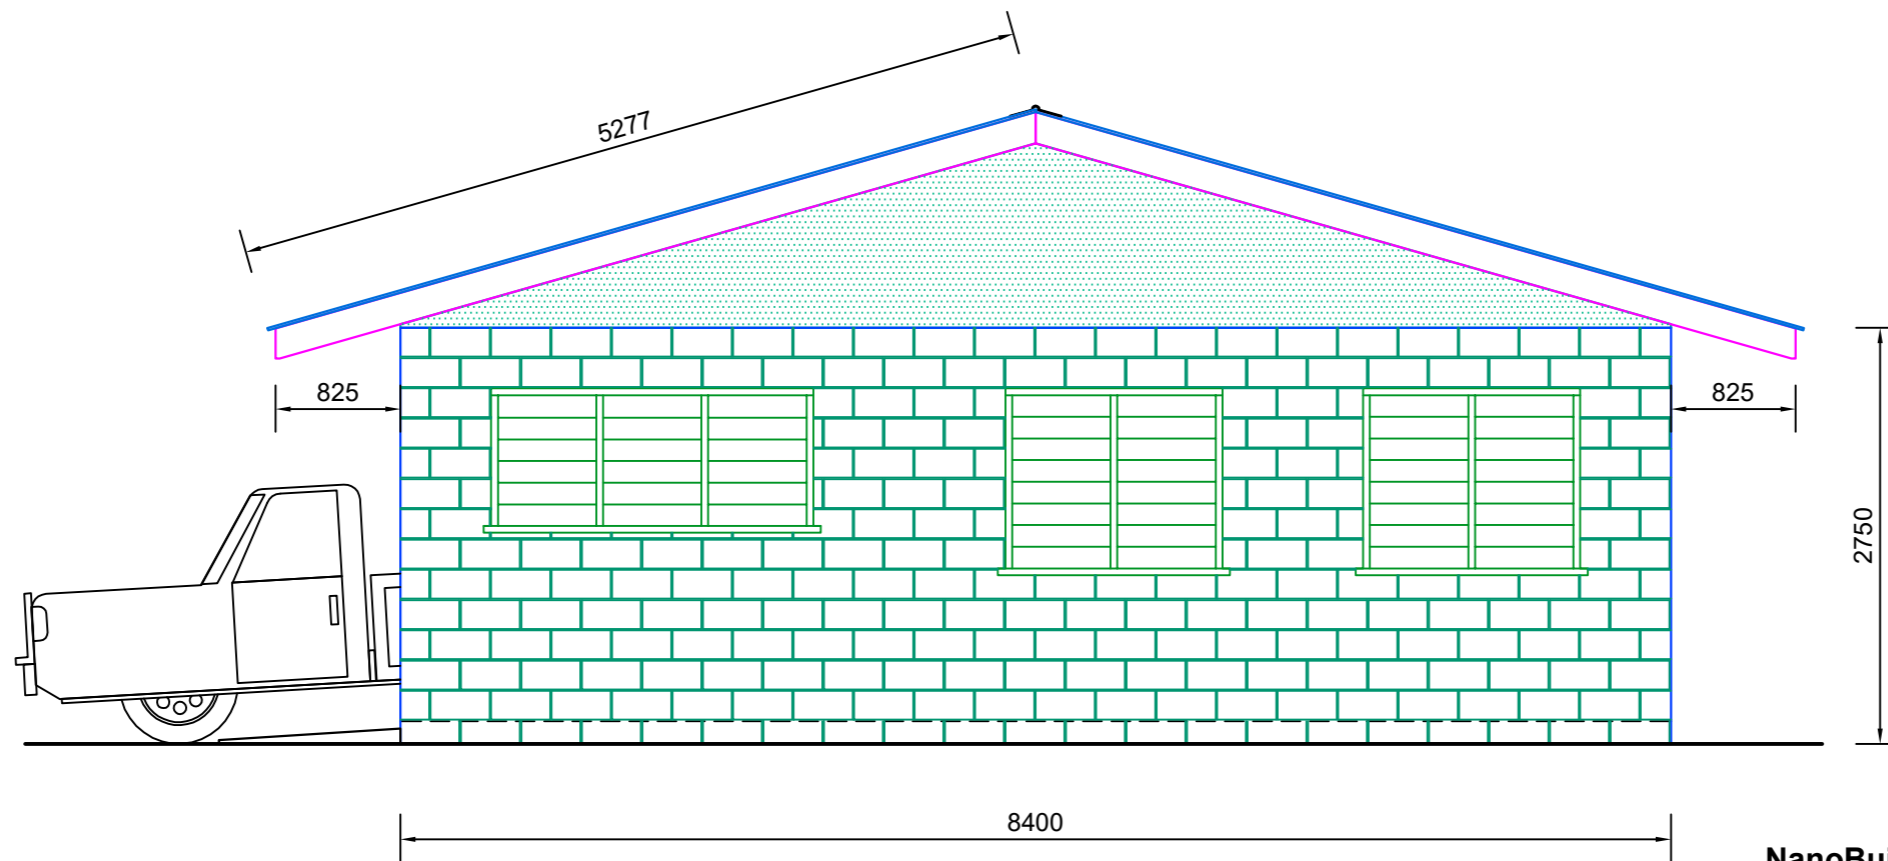

**ELEVATION 3**  
Scale 1:50

**ELEVATION 4**  
Scale 1:50

**NanoBuild Designs** Teoraereke, Tarawa Ph: +68673040798  
 Project Title: *VCO Mini-Factory* Project no: *02/21*  
 Client: *MCIC* Location: *Outer Island*  
 Sheet Title: *Elevation 3 & 4* Sheet no: *A03*  
 Scale: *1:50* Drawn: *ntenge 03.2021*