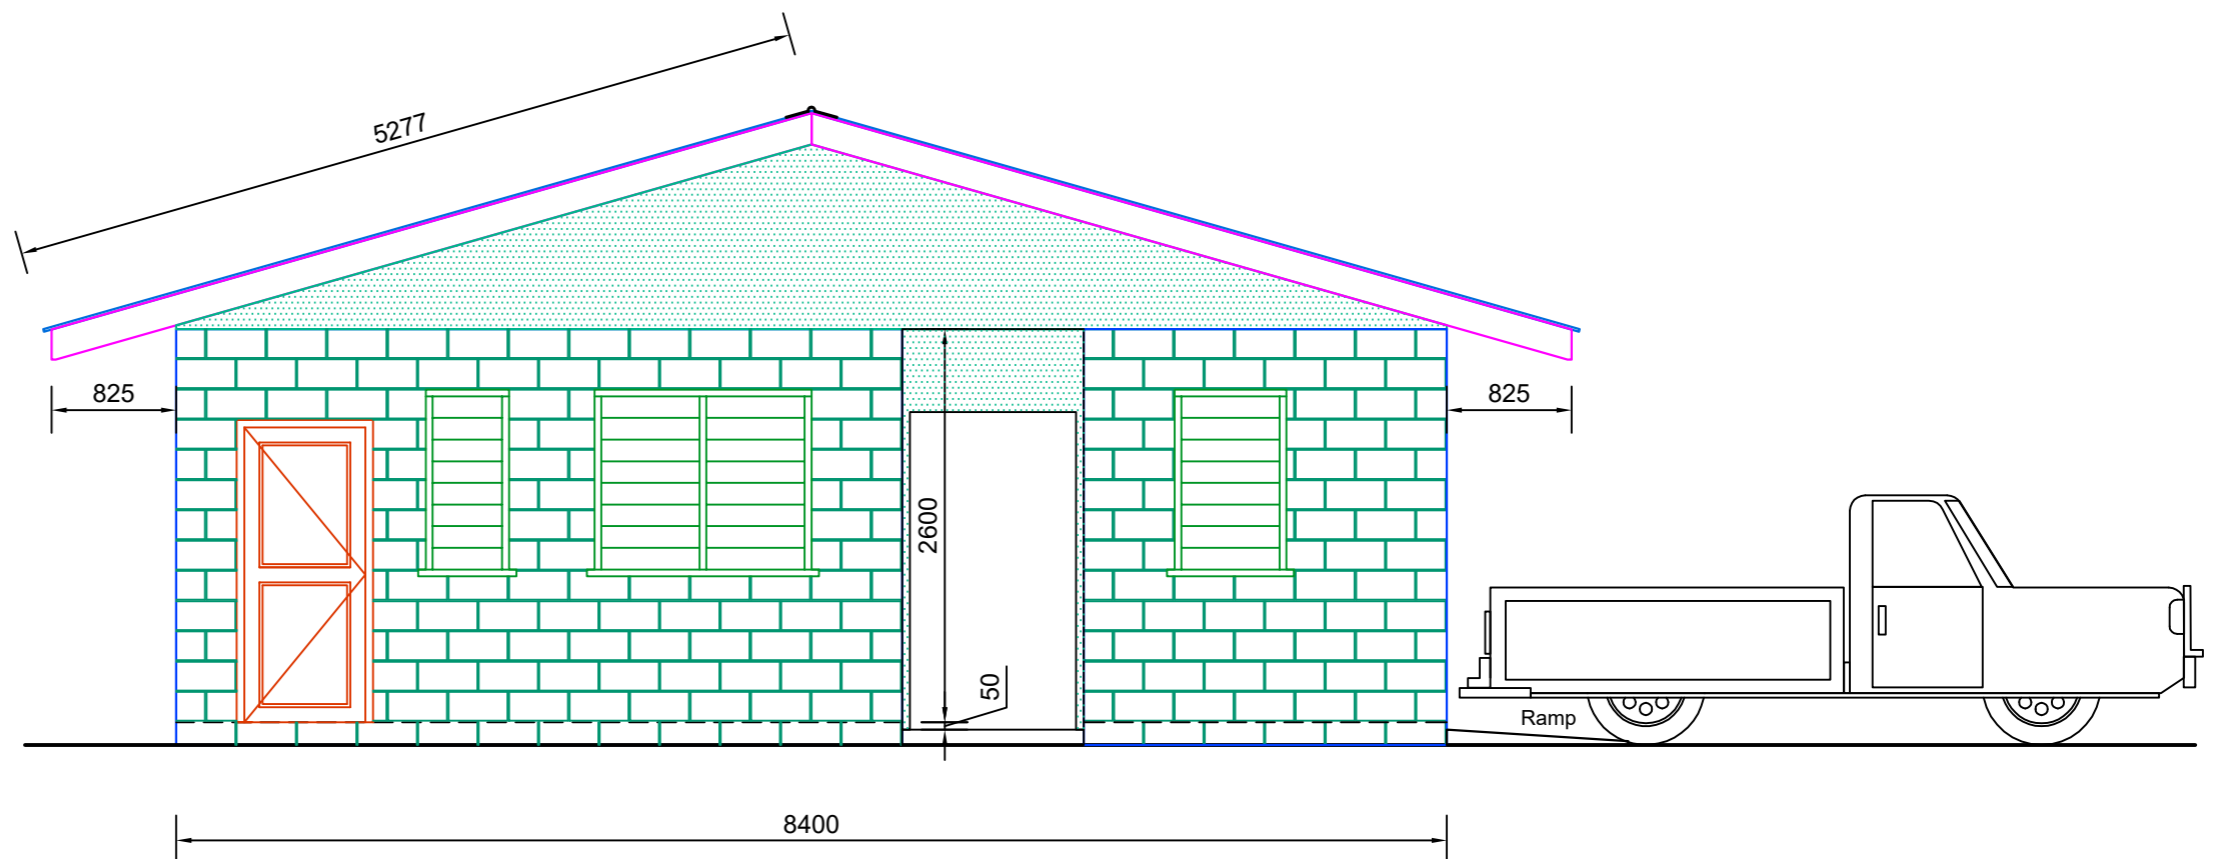

ELEVATION 1
Scale 1:50

ELEVATION 2
Scale 1:50

NanoBuild Designs Teoraereke, Tarawa Ph: +68673040798
 Project Title: VCO Mini-Factory Project no: 02/21
 Client: MCIC Location: Outer Island
 Sheet Title: Elevation 1 & 2 Sheet no: A02
 Scale: 1:50 Drawn: ntenge 03.2021