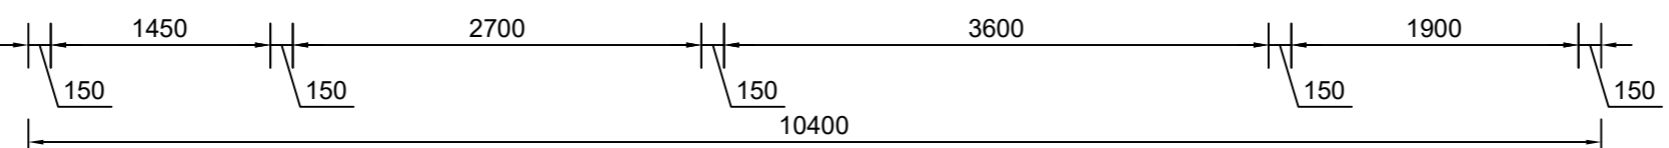

LEGEND

- ⊗ Bulb light
- |—|— Fluorescent light 600mm
- ⬤ Power point double
- Light switch
- ▣ Switchboard
- - - - - Electrical cable

ELECTRICAL LAYOUT
Scale 1:50